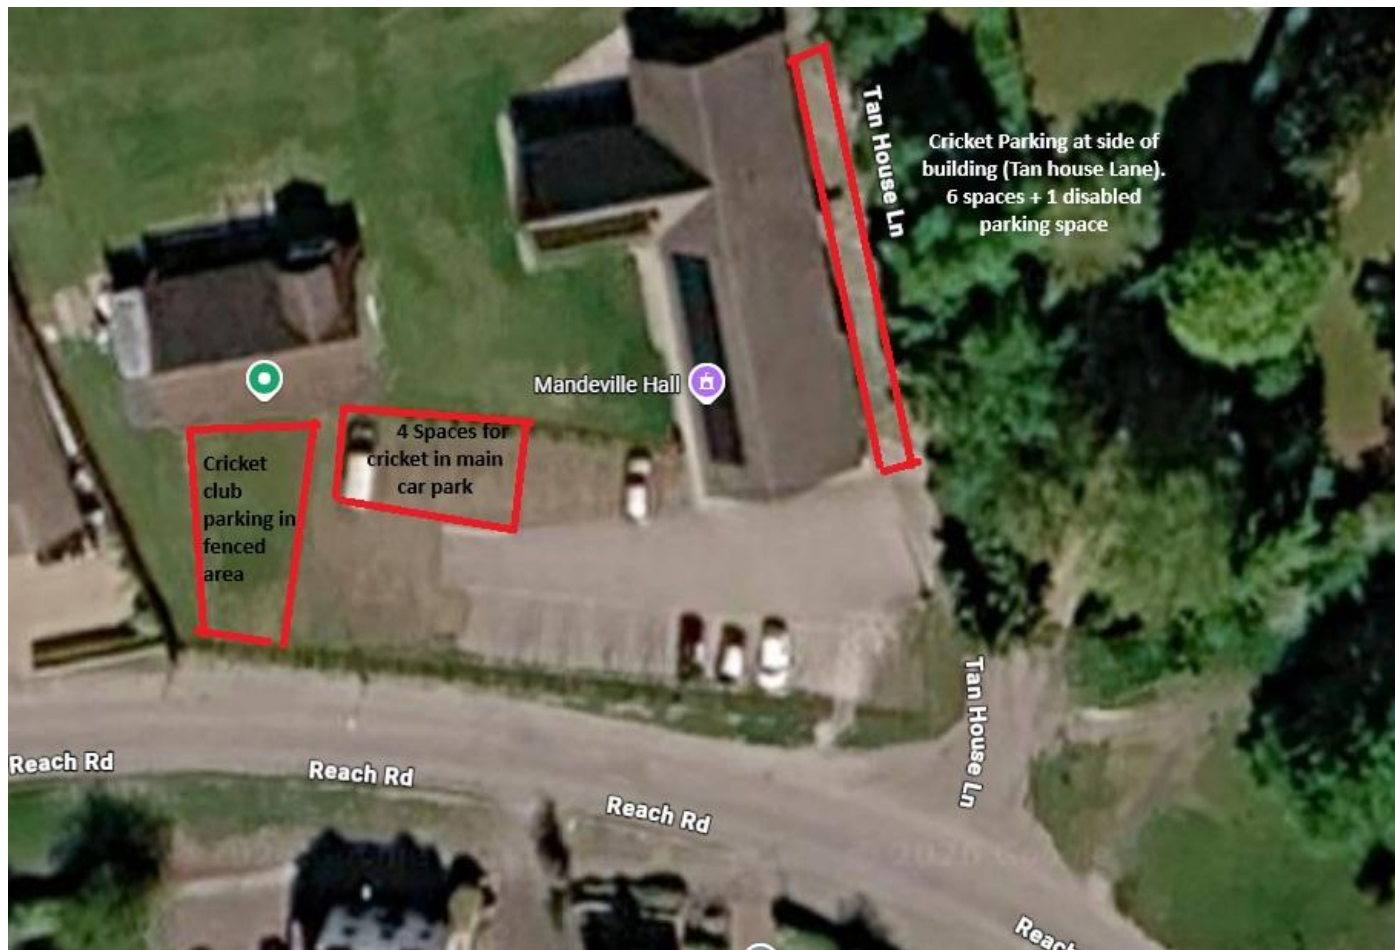

# Cricket Parking – Burwell.

The areas highlighted in red below are allocated cricket parking and should be used in the first instance when playing at Burwell. The rest of the **main car park is for the use of hirers of Mandeville Hall and cannot be used** unless the Parish Council have informed Cricket that no events are taking place at the Hall. There is parking in surrounding roads and at times (signage will be out) Margaret Field will be available for parking. Please ensure when parking in Margaret Field that you do not park on any of the marked football pitches.

Margaret Field - Heath RD, CB25 0HB